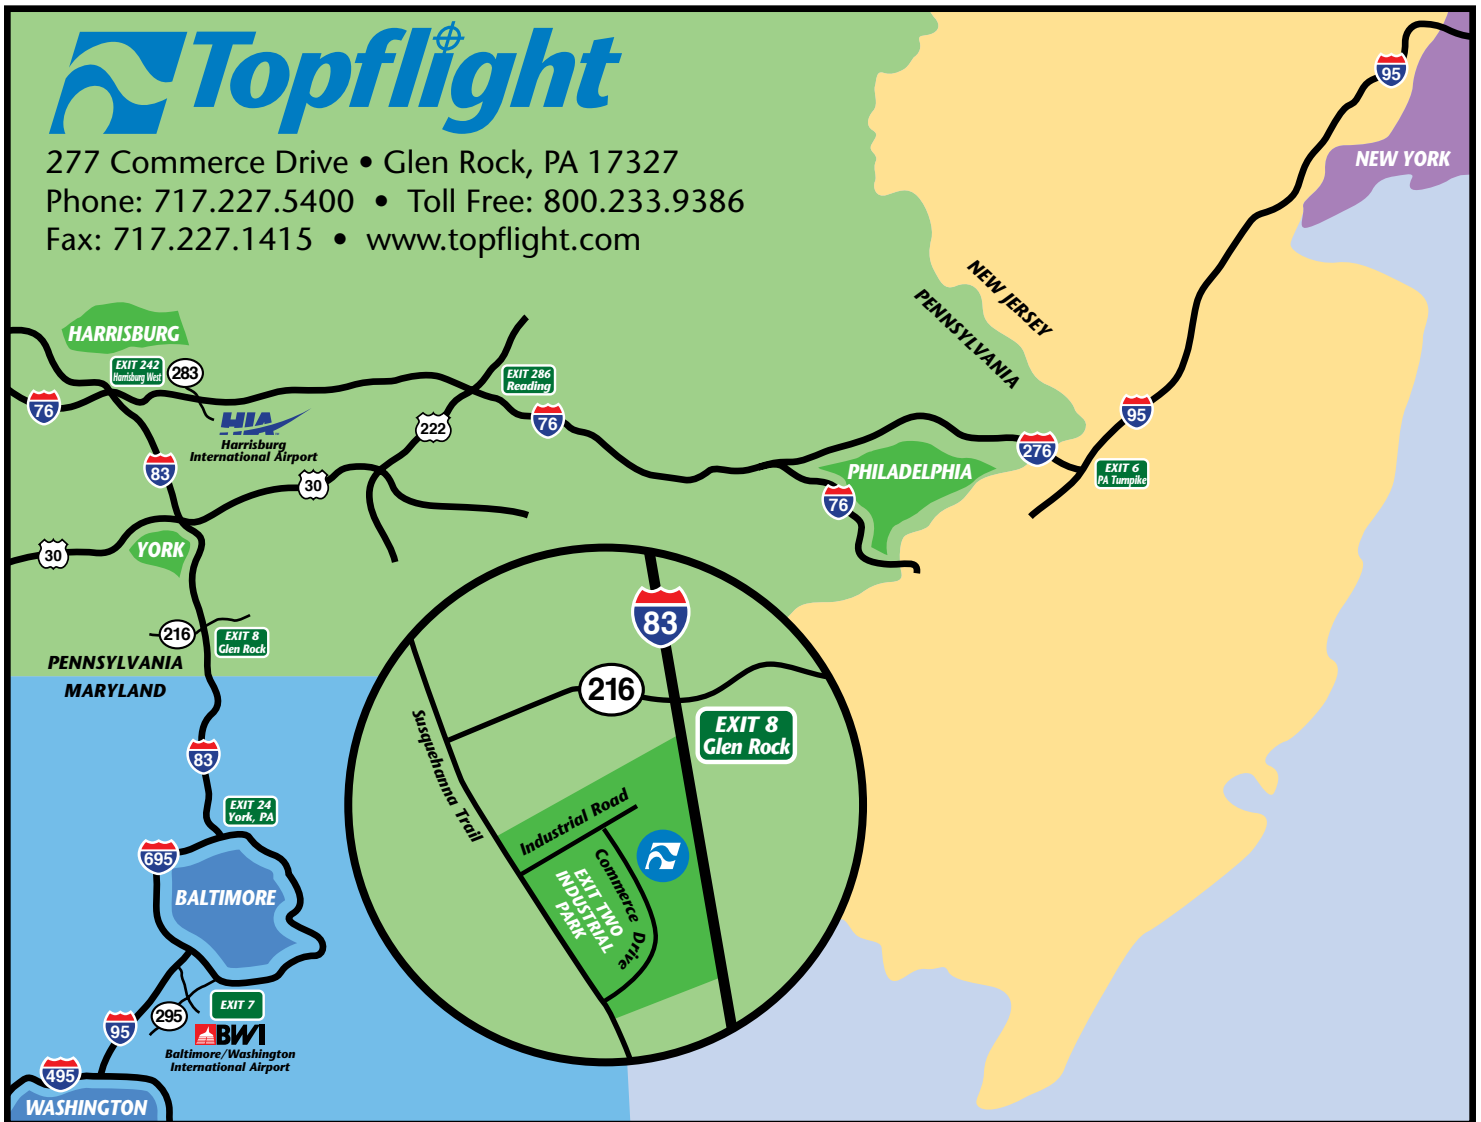

DRIVING DIRECTIONS FROM HARRISBURG

Exit HIA and follow signs for 283 North.
Take 283 North to Interstate 76 (Pennsylvania Turnpike).
Follow 76 West to Exit 242 (Harrisburg West).

Take Interstate 83 South to Exit 8 (Glen Rock).
Follow 216 West to the stop sign.
Turn left onto Susquehanna Trail.
Turn left onto Industrial Road (Exit Two Industrial Park).
Turn right onto Commerce Drive.
Turn left into Topflight parking lot.

DRIVING DIRECTIONS FROM BALTIMORE

Exit BWI and follow signs for Baltimore Washington Parkway (295 N).
Take 295 North to Exit 7.
Take 695 North to Exit 24.
Follow 83 North to Pennsylvania.

In Pennsylvania, take Interstate 83 to Exit 8 (Glen Rock).
Follow 216 West to the stop sign.
Turn left onto Susquehanna Trail.
Turn left onto Industrial Road (Exit Two Industrial Park).
Turn right onto Commerce Drive.
Turn left into Topflight parking lot.

DRIVING DIRECTIONS FROM NEW YORK/NORTH JERSEY

Take 95 South (New Jersey Turnpike) to Exit 6 (Pennsylvania Turnpike).
Take 276 West to Interstate 76 (Pennsylvania Turnpike).
Follow 76 West to Exit 286 (Reading).
Take 222 South to 30 West (York).
Take 30 West to Interstate 83 South.

Take Interstate 83 South to Exit 8 (Glen Rock).
Follow 216 West to the stop sign.
Turn left onto Susquehanna Trail.
Turn left onto Industrial Road (Exit Two Industrial Park).
Turn right onto Commerce Drive.
Turn left into Topflight parking lot.